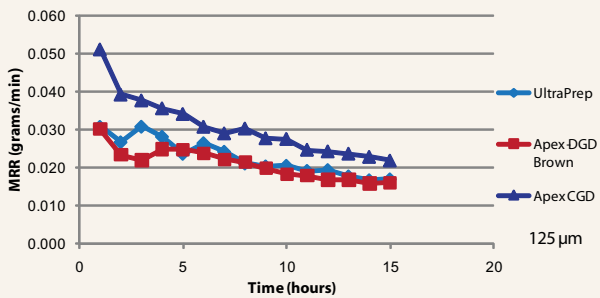

Material Removal Rate at 15 hours of Grinding

Durability

After 15 hours of grinding, notice that the Apex® CGD material removal rate was well above that of the Apex® DGD-Brown and UltraPrep™.

While removal rates remain higher over many hours of use, it is important to adjust your grinding times to ensure adequate material removal.

Ordering Information

Apex® Coarse Grinding Discs	8" (203mm)	10" (254mm)	12" (305mm)
Grey (320µm)	41-10006	41-10009	41-10012
Green (240µm)	41-10007	41-10010	41-10013
Black (125µm)	41-10008	41-10011	41-10014

Buehler's Apex® CGD can be ordered online at shop.buehler.com, by phone 847-295-6500, or by contacting your Buehler Sales Engineer. For all other information, please refer to our website at www.buehler.com.

For a complete listing of consumables, please refer to our Consumables Buyer's Guide. Buehler continuously makes product improvements; therefore, technical specifications are subject to change without notice.

BUEHLER

BUEHLER®, a division of Illinois Tool Works Inc.
– **Worldwide Headquarters**
41 Waukegan Road
Lake Bluff, Illinois 60044-1699 USA
Tel: (847) 295-6500 • Fax: (847) 295-7979
Sales: 1-800-BUEHLER (1-800-283-4537)
www.buehler.com
Email: info@buehler.com

BUEHLER GmbH - European and MESA Headquarters
In der Steele 2 • 40599 Düsseldorf
Telefon: (49) 211 974100 • Telefax: (49) 211 9741079
www.buehler-met.de
Email: info@buehler-met.de

BUEHLER FRANCE
Téléphone: 0800 89 73 71
Télécopie: 0800 88 05 27
www.buehler.fr
Email: info@buehler.fr

BUEHLER UNITED KINGDOM
Telephone: 0800 707 6273
Fax: 0800 707 6274
www.buehler.co.uk
Email: sales@buehler.co.uk

BUEHLER CANADA
10 Carlow Court, Unit #2
Whitby, Ontario L1N 9T7
Telephone: (905) 430-4684
Fax: (905) 430-4647
Sales Telephone: 1-800-268-3593
Email: info@buehler.ca

BUEHLER, ASIA-PACIFIC
5/F Vogue Centre
696 Castle Peak Road
Lai Chi Kok, Kowloon
Hong Kong, SAR, China
Telephone: (852) 2307 0909
Fax: (852) 2307 0233