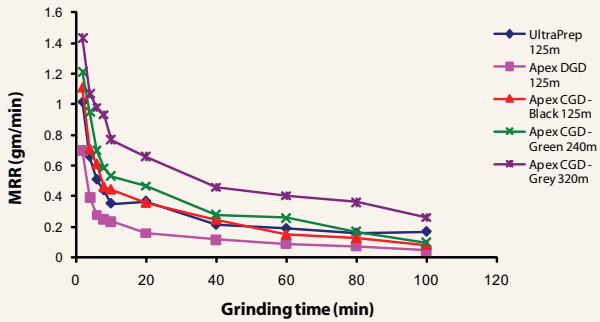

Material Removal Rate as a Function of Grinding Time

Removal Rate

When comparing Buehler's grinding discs, you will see that there is high initial material removal, followed by a gradual decrease in all five (5) grinding discs.

As expected Apex® CGD 320µm and 240µm, removed the highest amount of materials in a given time frame. The Apex® CGD offers more convenience because more grinding occurs, without the need to dress every 20 minutes, as done for the other grinding discs.